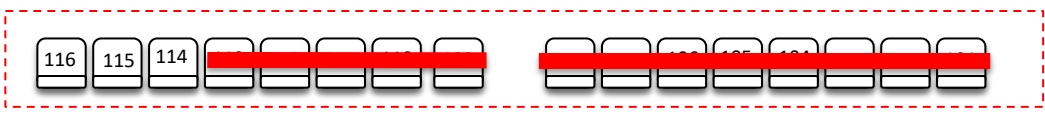

General Admission: \$35pp
 Youth (15 & under): \$20
 Starts August 15th

SECTION B

PLATFORM (Video)

LINED OUT IN RED ARE SOLD

SECTION D

Entrance