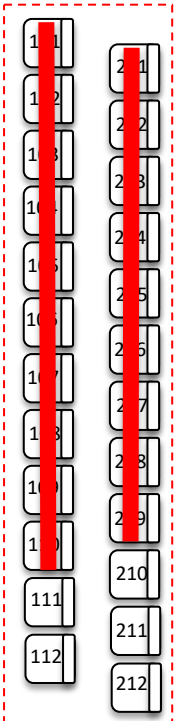

Emergency exit

SECTION C

SECTION A

Seating Chart For Fall Showcase

September 14, 2024

Doors Open 6pm
Showtime 6:30pm

Ticket Release Date: July 19, 2024 (5pm)

Early Bird: \$30pp
 Youth (15 & under): \$15
 Until August 14th

General Admission: \$35pp
 Youth (15 & under): \$20
 Starts August 15th

SECTION B

PLATFORM (Video)

LINED OUT IN RED ARE SOLD

SECTION D

Entrance