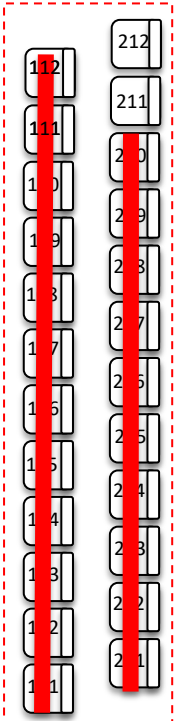

Emergency exit

SECTION C

SECTION A

Seating Chart For Fall Showcase

September 14, 2024

Doors Open 6pm
Showtime 6:30pm

Ticket Release Date: July 19, 2024 (5pm)

Early Bird: \$30pp
 Youth (15 & under): \$15
 Until August 14th

General Admission: \$35pp
 Youth (15 & under): \$20
 Starts August 15th

SECTION B

PLATFORM (Video)

LINED OUT IN RED ARE SOLD

SECTION D

Entrance